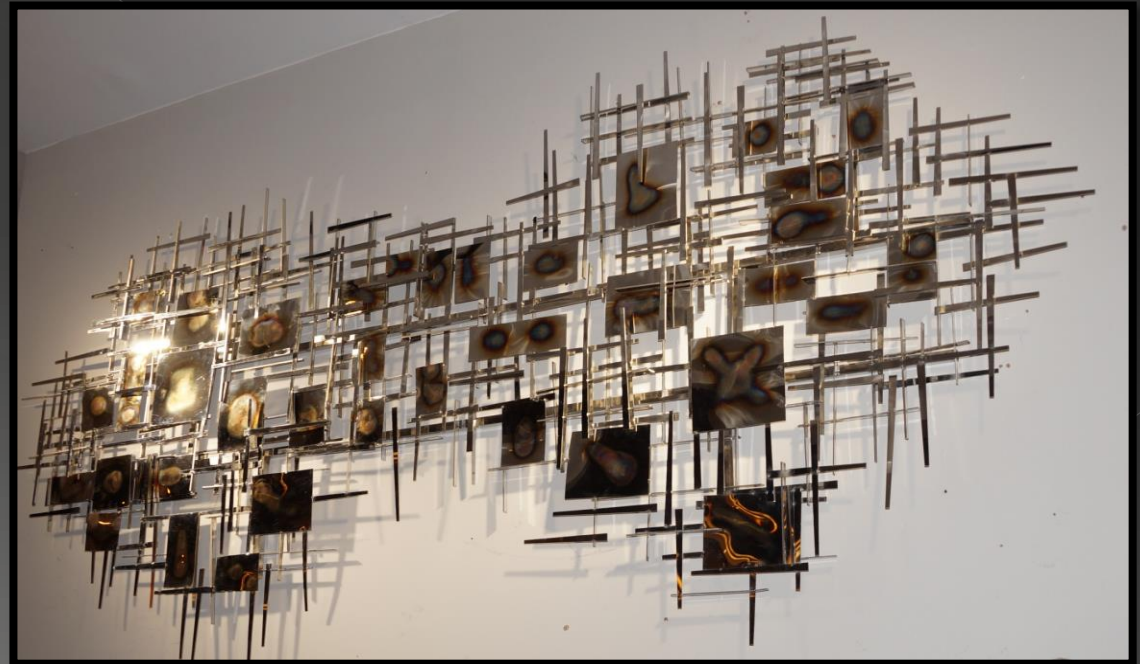

Size: 1026 mm x 1830mm