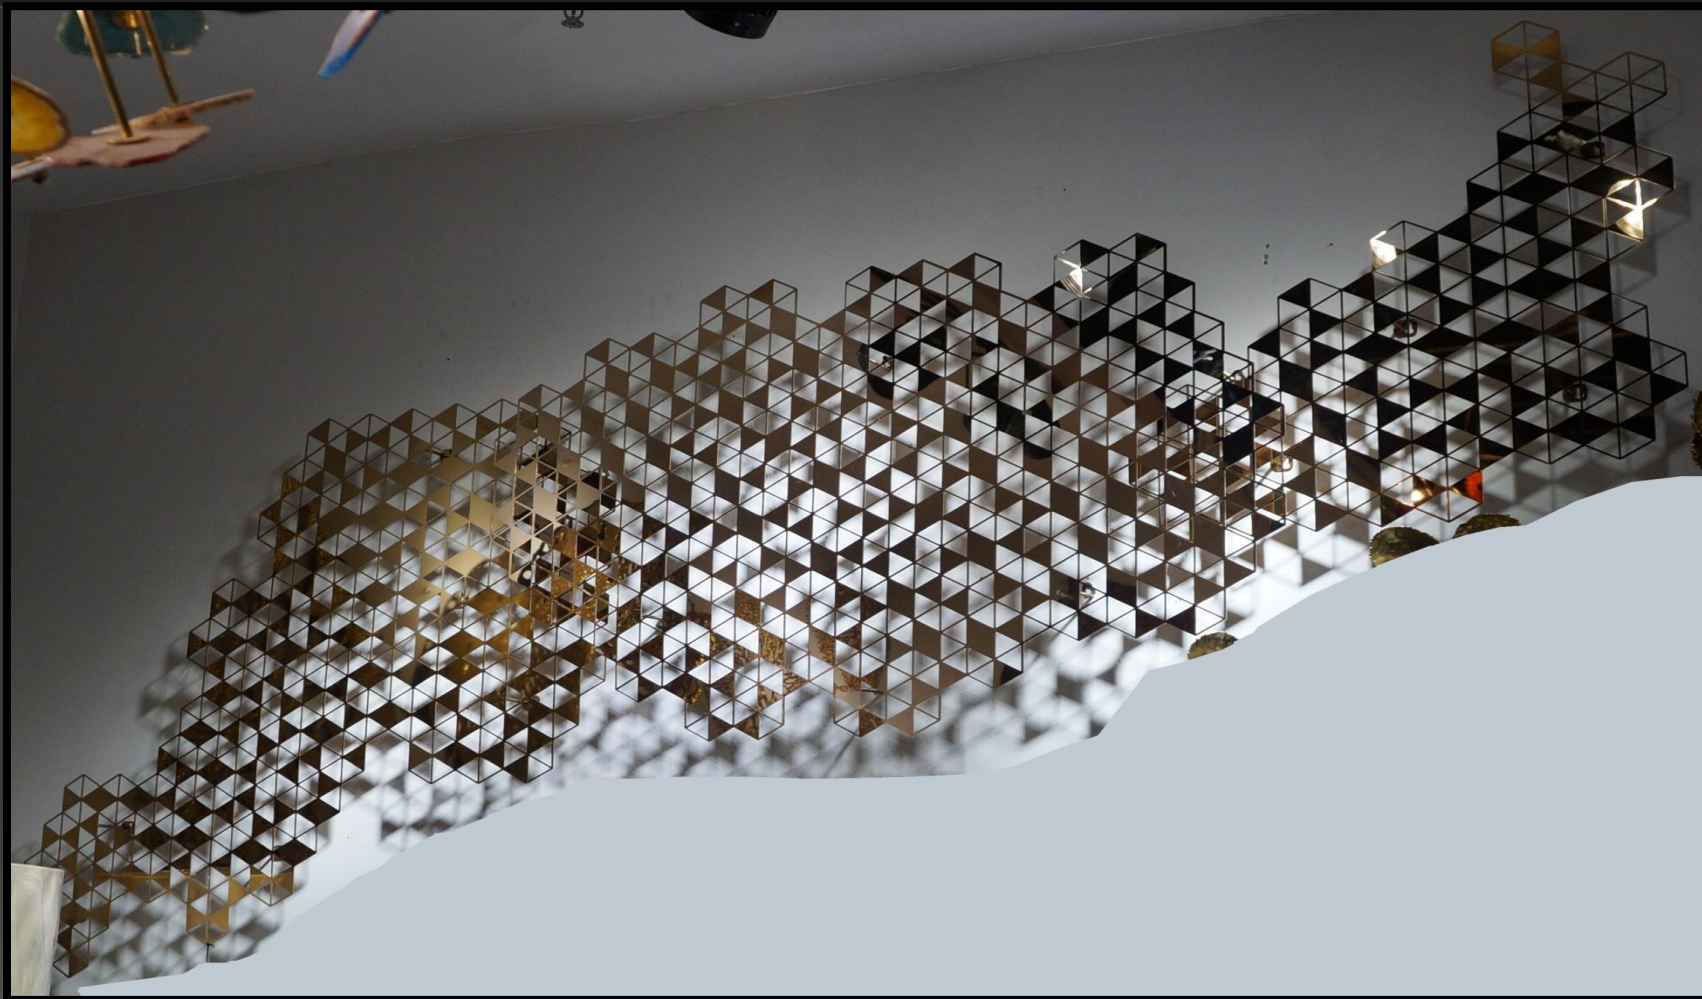

# WALL ARTS

- ◉ Wall arts sizes can be customised
- ◉ Available in different PVD Colours as per choice.

**WA-01**

**Size: 910mm x 1286mm**

**WA-05**

**Size: 800 mm x 1600mm**

**WA-06**

**Size: 1700 mm x 2200mm**

**WA-07**

**Size: 1582 mm x 2300 mm**