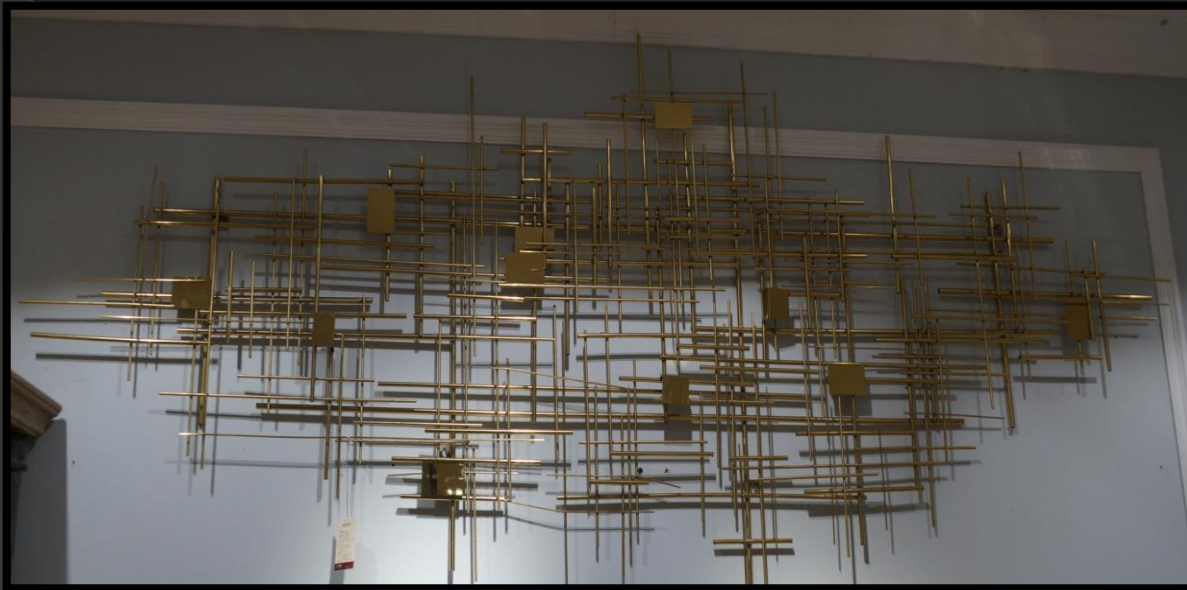

# WA-08

Size: 780 mm x 1630 mm  
Bigger art pc size: 350mm

**WA-09**

**Size: 2500 mm x 2000 mm**  
**Single pc size: 1025mm x 900 mm**

**WA-10**

**Size: 930mm x 1600mm**

**WA-11**

**Size: 1030 mm x 1830mm**