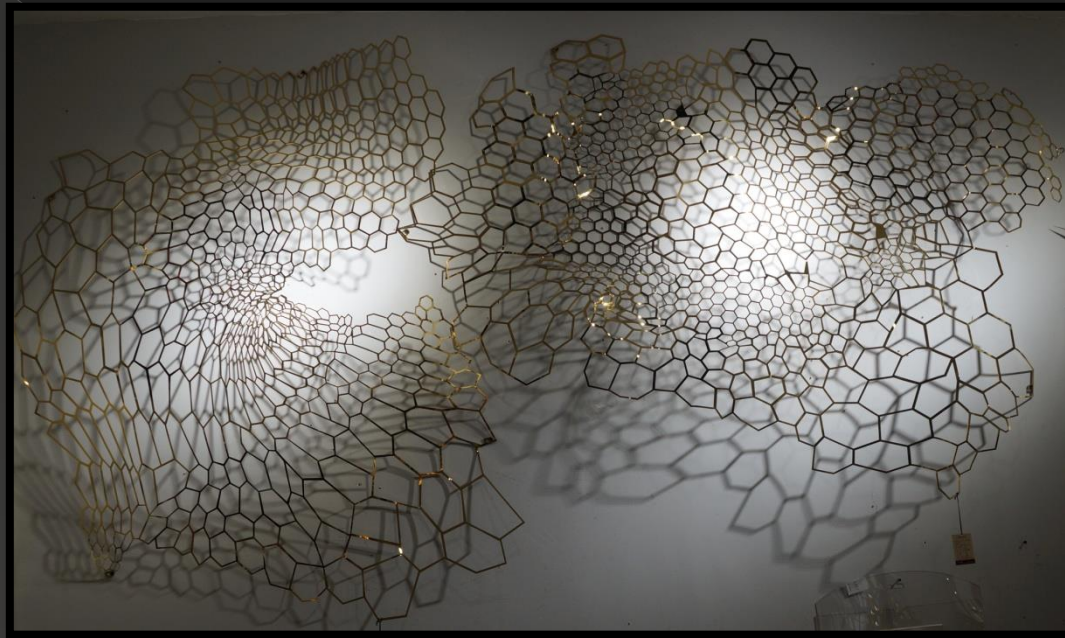

# WALL ARTS

- ◉ Wall arts sizes can be customised
- ◉ Available in different PVD Colours as per choice.

**WA-01**

**Size: 910mm x 1286mm**

# WA-01

Size: 910mm x 1286mm

**WA-02**

Size: 910mm x 1550mm

**WA-03**

**Size: 972mm x 1478mm**

**WA-04**

Leaf Size: 182 mm x 545 mm

**WA-05**

**Size: 800 mm x 1600mm**

**WA-06**

**Size: 1700 mm x 2200mm**

**WA-07**

**Size: 1582 mm x 2300 mm**